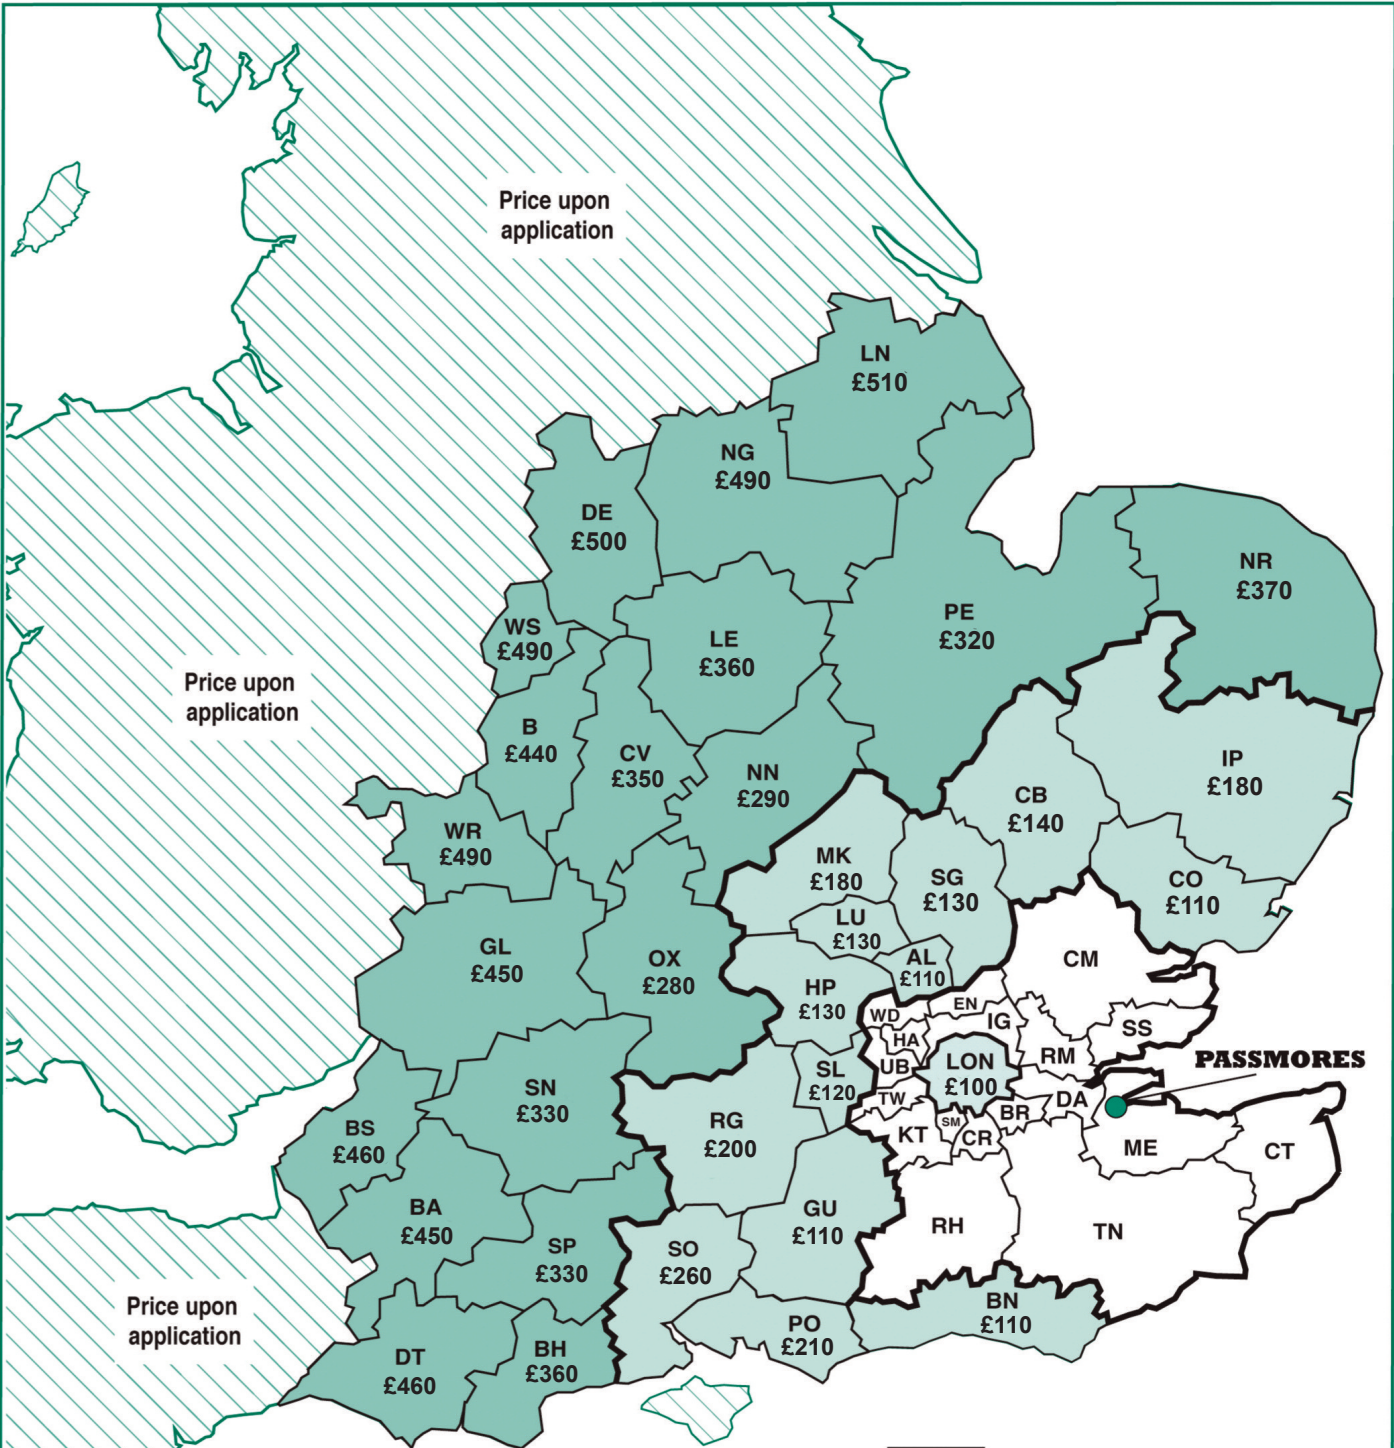

# DELIVERY CHARGES MAP

**PASSMORES**  
est. 1909

info@passmores.co.uk Tel: 01634 290033

- Delivery charges are based on post code areas.
- Cost is for a single delivery vehicle round trip.

Zone 1	FREE DELIVERY Erecting charge as price list
Zone 2	Delivery charge as Map Erecting charge as price list
Zone 3	Delivery charge as Map Erecting charge upon application
Zone 4	Delivery charge upon application Erecting service not available